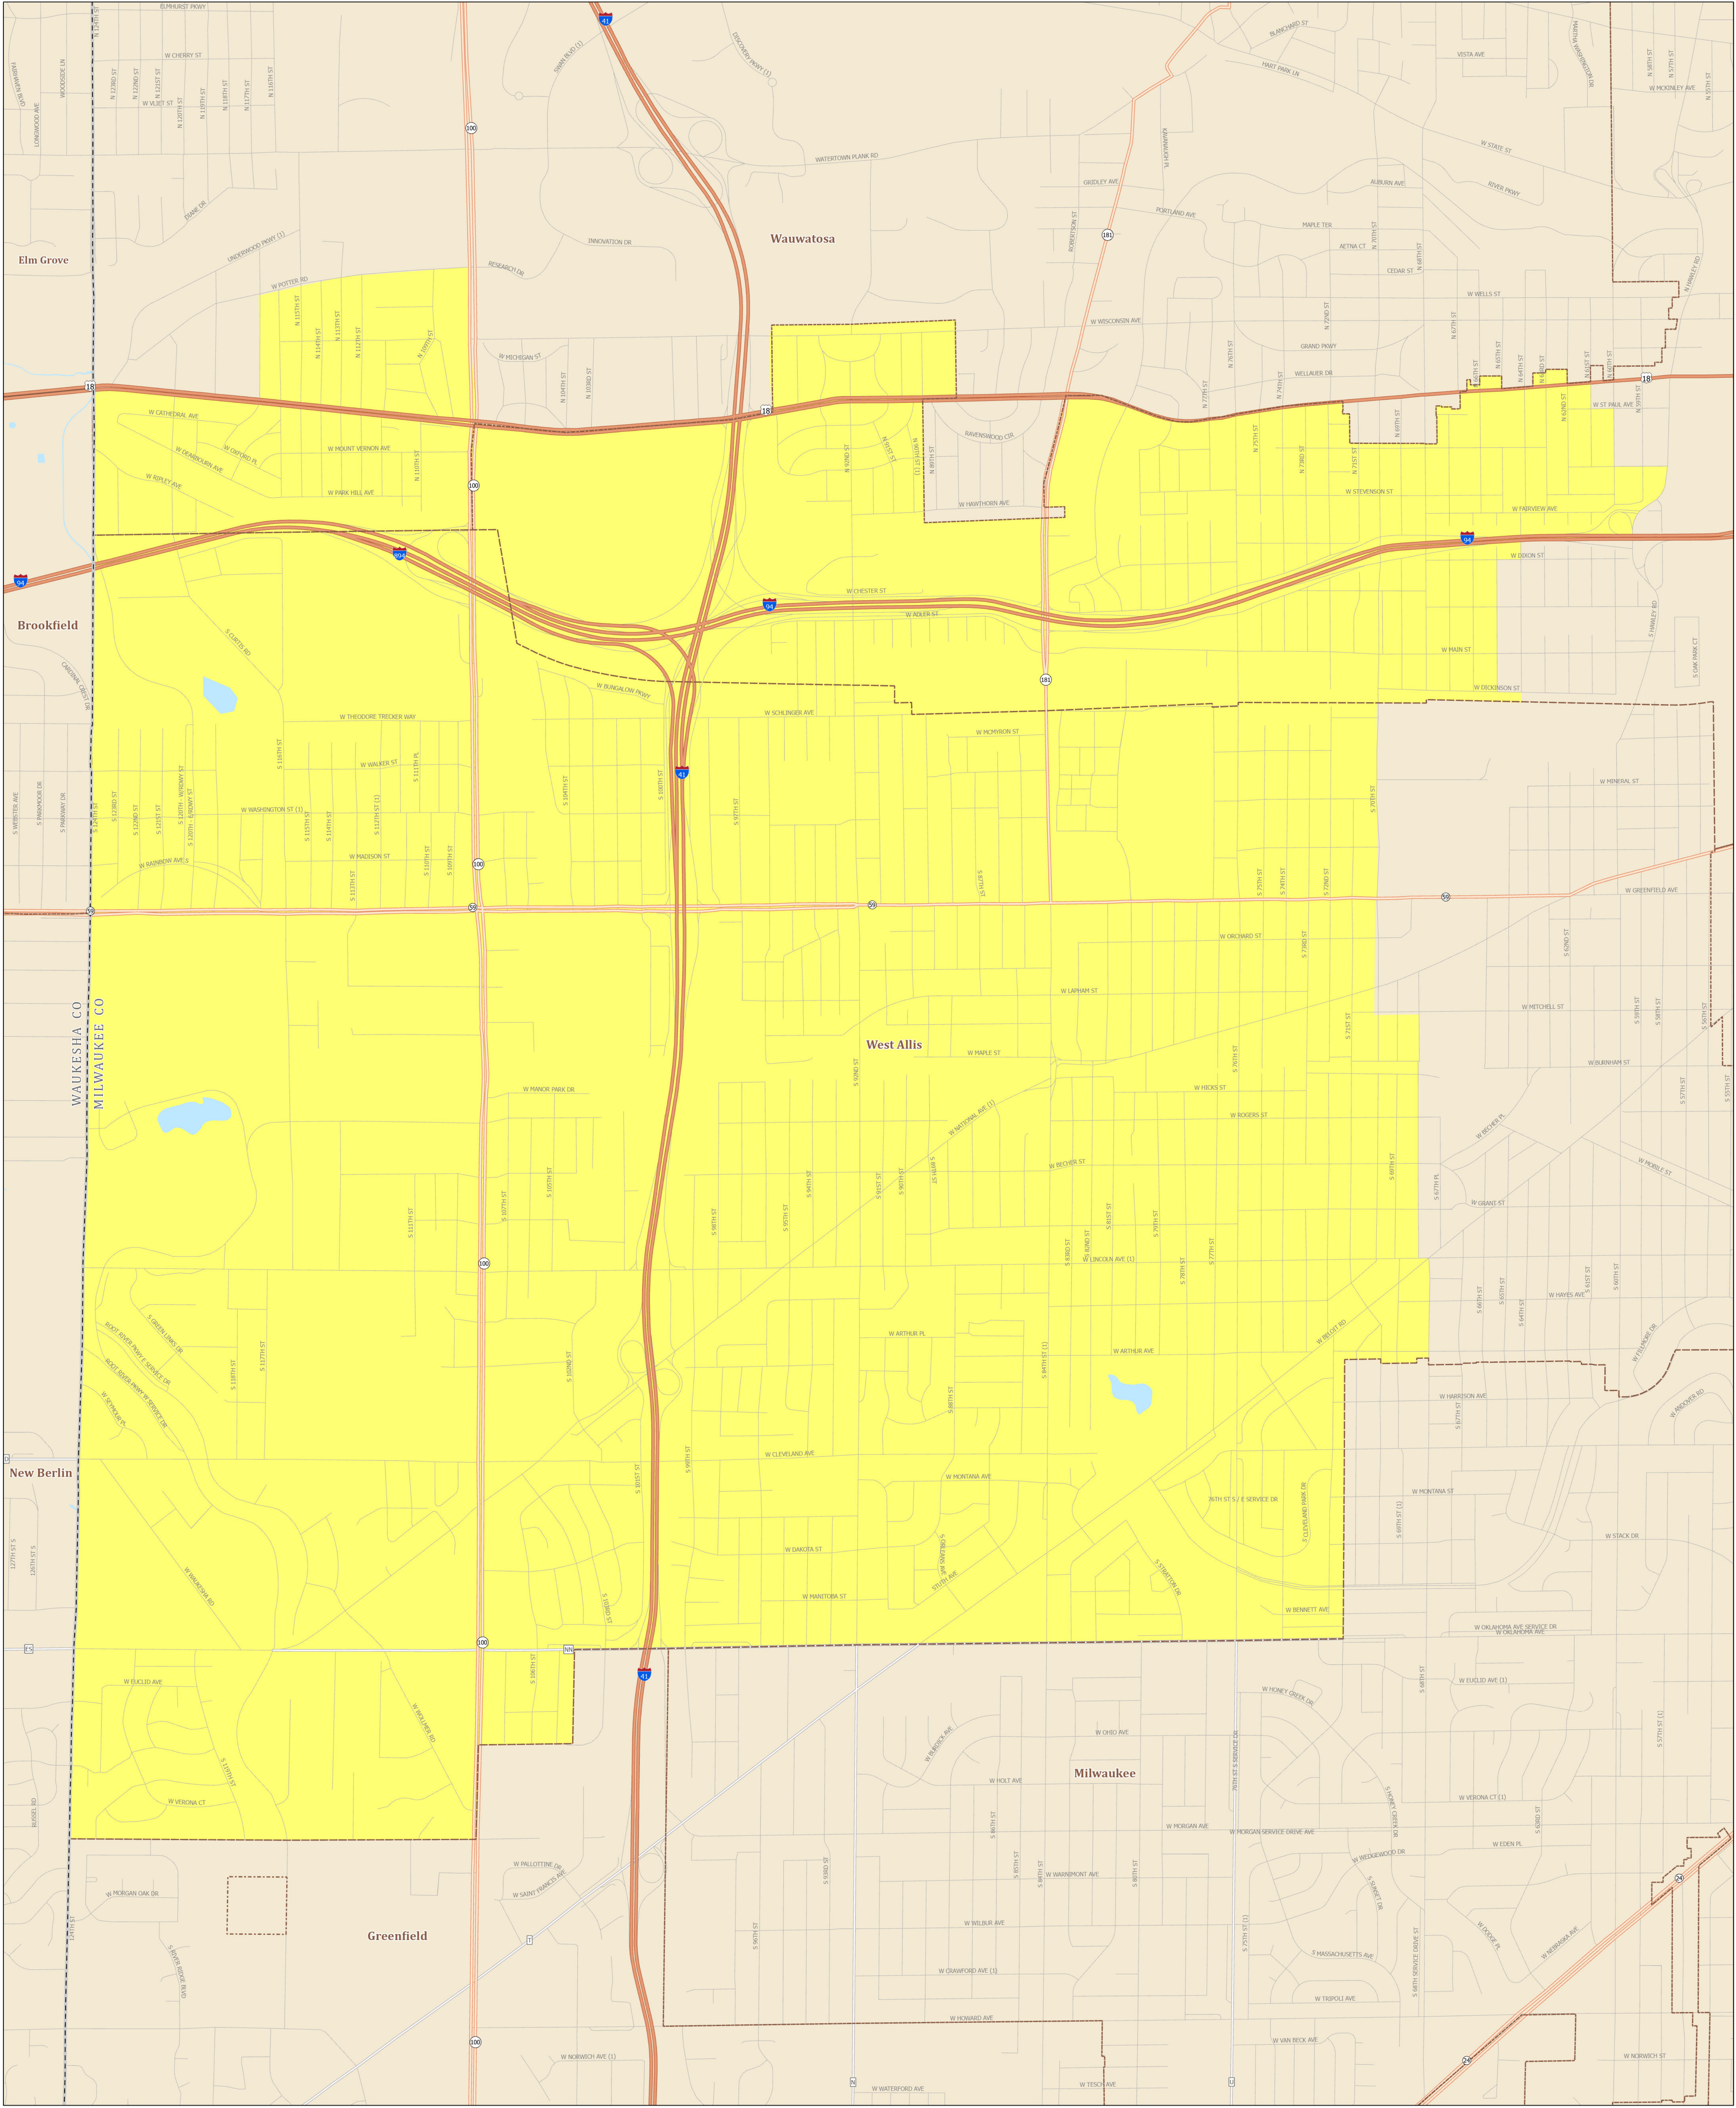

Assembly District 14

STATE OF WISCONSIN

Projection:
NAD 1983 Wisconsin TM

Cartography:
LTSB GIS Team, 2024

- Federal Highway
- State Highway
- County Road
- Local Road
- Assembly District 14
- County Boundary
- Cities, Towns, Villages
- Lakes, Rivers